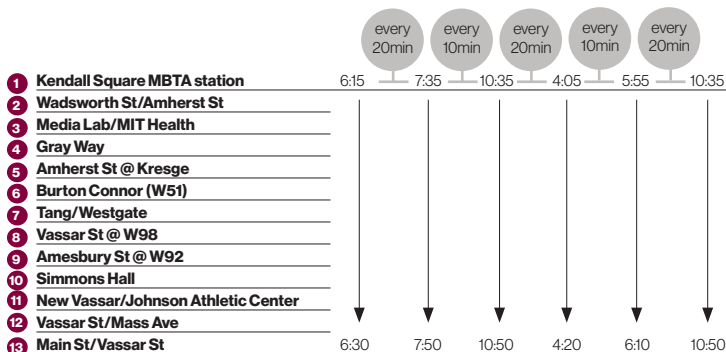

# Tech Shuttle Schedule

All times are approximate.

For realtime info, please use mobile web services.

[passiogo.com](http://passiogo.com)

[m.mit.edu](http://m.mit.edu)

6:15am – 11pm

RUNS YEAR-ROUND