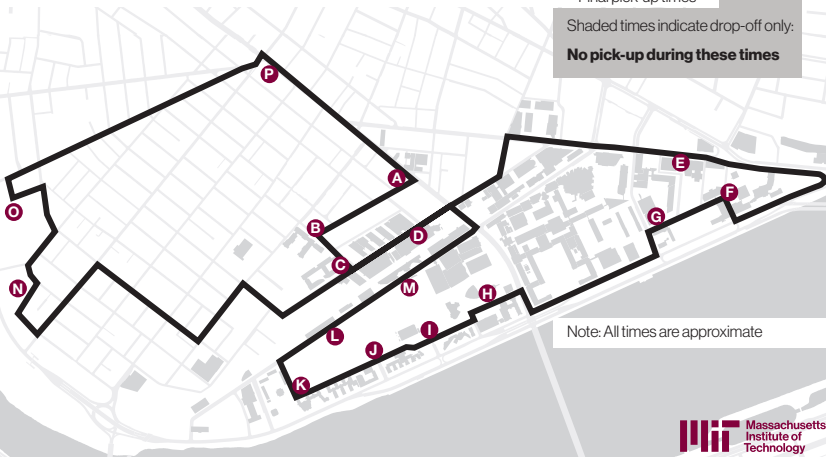

Trader Joe's/Whole Foods Schedule

All times are approximate.
 For realtime info, please use mobile web services.
 passigo.com
 m.mit.edu

Wednesdays, Fridays & Sundays
 11:00am-5:00pm

	Campus pick-up times					Campus drop-off only
A Random Hall (NW61)	11:00	12:00	1:03	2:06	3:09	4:12
B Sidney Pacific (NW86)						
C Warehouse/Ashdown (NW30/NW35)						
D Edgerton House (NW10)						
E Kendall Square MBTA station						
F Wadsworth St @ E40						
G East Campus/Media Lab (E14)						
H Maseeh/McCormick (W1/W4)						
I Kappa Sigma (W51D)						
J Burton Connor/MacGregor (W51/W61)						
K Tang/Westgate (W84/W85)						
L Simmons Hall (W79)						
M New Vassar (W46)						4:55
N Trader Joe's	11:44	12:47	1:50	2:53	3:56**	
O Whole Foods	11:48	12:51	1:54	2:57	4:00**	
P Daily Table/Central Square MBTA station	11:53	12:56	1:59	3:02	4:05**	

**Final pick-up times

Shaded times indicate drop-off only:

No pick-up during these times

Note: All times are approximate