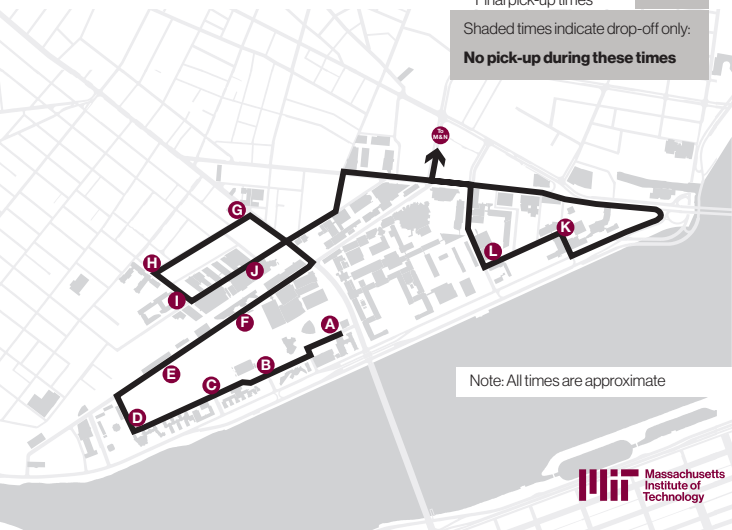

Costco/Target Schedule

All times are approximate.

For realtime info, please use mobile web services.

passiogo.com

m.mit.edu

Sundays
11:00am-5:00pm

	Campus pick-up times				Campus drop-off only
A Maseeh/McCormick (W1/W4)	11:00	12:25	1:50	3:20	4:45
B Kappa Sigma (W51D)					
C Burton Connor/MacGregor (W51/W61)					
D Tang/Westgate (W84/W85)					
E Simmons Hall (W79)					
F New Vassar (W46)					
G Random Hall (NW61)					
H Sidney Pacific (NW86)					
I Warehouse/Ashdown (NW30/NW35)					
J Edgerton House (NW10)					
K Wadsworth St @ E40					
L East Campus/Media Lab (E14)					5:03
M Costco (Everett)	11:50	1:15	2:45	4:10**	
N Target (Everett)	11:55	1:20	2:50	4:15**	

**Final pick-up times

Shaded times indicate drop-off only:

No pick-up during these times

Note: All times are approximate